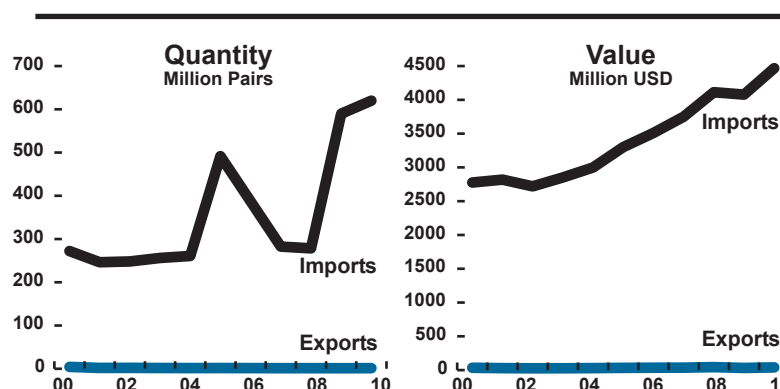

## Location and main indicators

<b>Capital</b>	Tokyo
<b>Language</b>	Japanese
<b>Area</b>	377 940 km <sup>2</sup>
<b>Population</b>	127 million
<b>GDP per capita</b>	42 820 USD
<b>GDP 2010</b>	5 459 billion USD
<b>ΔGDP 2010</b>	+3.9%
<b>ΔGDP last 5 years</b>	+0.6%
<b>Currency</b>	Yen (JPY)

## Footwear industry

2010	Value		Quantity		Prices
	Million USD	World Rank	Million Pairs	World Rank	USD
Exports	40	53	1	71	28.65
Imports	4 468	7	620	2	7.21
Production			74	17	
Consumption			693	5	

## Main trading partners 2010

Export Markets	Million USD	% Value	Million Pairs	% Quantity	Variation (USD Million) Last 5 years	
Hong Kong	15	36%	0.4	28%	↑ +5	↑ +50%
Korea	7	17%	0.3	19%	↓ -1	↓ -95%
Other Asia	7	17%	0.3	21%		
China	3	8%	0.1	6%	↑ +1	↑ +85%
Singapore	3	7%	0.1	7%	↑ +1	↑ +20%

Import Origins	Million USD	% Value	Million Pairs	% Quantity	Variation (USD Million) Last 5 years	
China	3 228	72%	563	91%	↑ +41	↑ +135%
Italy	264	6%	2	0%	↑ +43	↑ +120%
Vietnam	245	6%	16	3%	↓ -10	↓ -93%
Cambodia	118	3%	6	1%		
Indonesia	116	3%	11	2%	↑ +115	↑ +88%