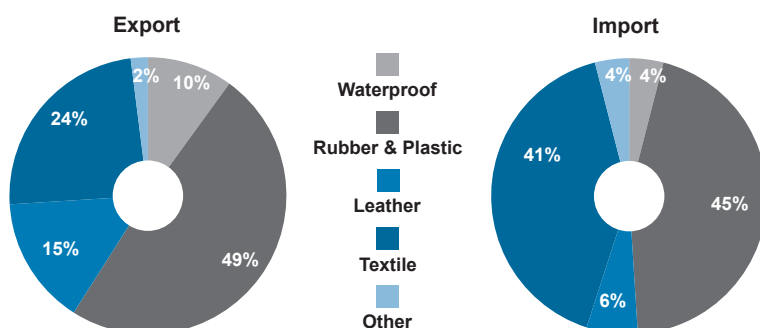

Types of footwear traded 2010 (quantity)

Recent developments

The Japanese footwear industry is mainly located in the areas of Tokyo, Osaka and Kobe. It essentially supplies the internal market, as Japan is one of the world's main footwear markets, but not a very significant exporter. Its relatively small exports are directed to other Asian countries, led by China (both the mainland and Hong Kong) and Korea. China is also its main and, over the last five years, strongly increasing supplier whilst imports from Italy have been declining. The importance of textile uppers footwear is a specific feature of the Japanese market and this type of footwear represents more than 40% of imports.

Sectorial organizations

TSA - Toto Shoe Manufacturers' Association | www.ttkm.jp

Fairs & Events

ISF, Tokyo (Apr; Oct) | www.isf-web.jp/english
Rooms, Tokyo (Feb; Sep) | www.roomsroom.com
JFW, Tokyo (Jan; Jul) | senken-ex.com/iff